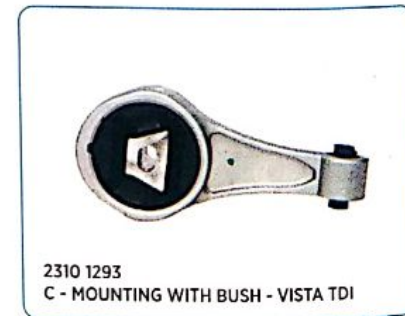

2310 1293
C - MOUNTING WITH BUSH - VISTA TDI