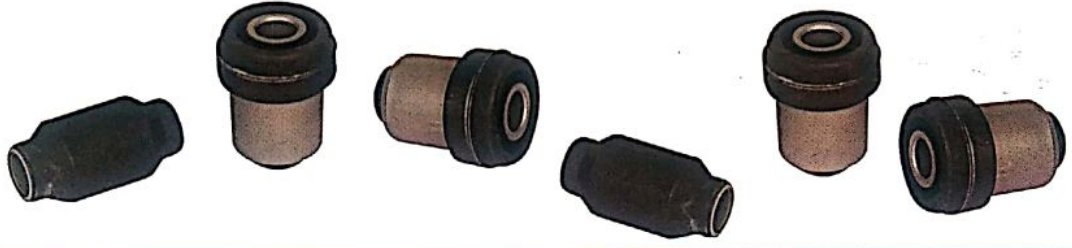

1411 1430 - FRONT SUSPENSION BUSH KIT (6 Pcs) - ENDEAVOUR TYPE II