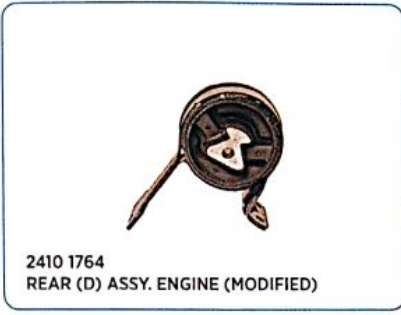

2410 1772
REAR (C) ASSY ENGINE MOUNT (MODIFIED)

2410 1764
REAR (D) ASSY. ENGINE (MODIFIED)