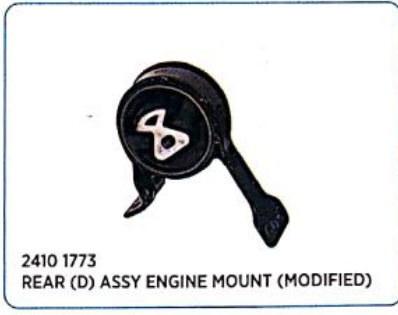

2410 1772
REAR (C) ASSY ENGINE MOUNT (MODIFIED)

2410 1773
REAR (D) ASSY ENGINE MOUNT (MODIFIED)