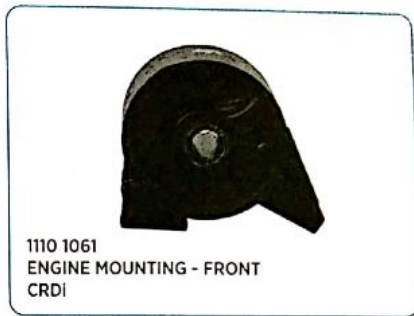

**HYUNDAI ACCENT**

**RUBBER PARTS**

1110 1091  
ENGINE MOUNTING - FRONT

1110 1092  
ENGINE MOUNTING - REAR

1110 1061  
ENGINE MOUNTING - FRONT  
CRDI

1110 1062  
ENGINE MOUNTING - REAR

1116 1063  
FRONT STRUT MOUNT WITH BEARING