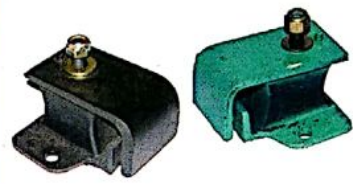

6110 0631 / 0632
FRONT ENGINE MOUNTING / MODIFIED
ARMADA MARSHALL