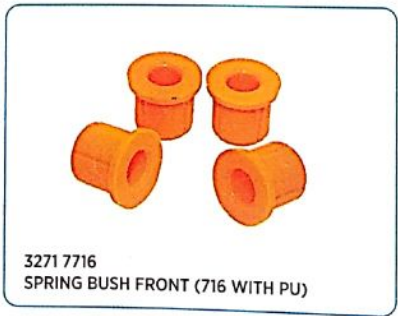

3271 7716
SPRING BUSH FRONT (716 WITH PU)