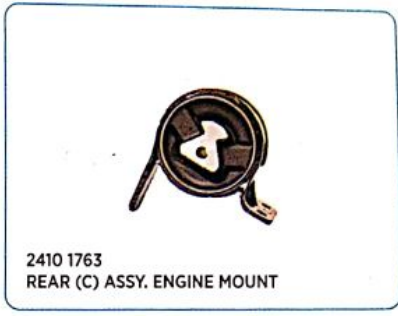

**NEW**

2411 1775 - FRONT BALANCE ROD KIT - (10 Pcs) ZIP

2411 1795 - REAR BUSHING KIT (4) - TATA SUPER ACE / IRIS / ZIP

**NEW ARRIVAL**

**TATA ACE / SUPER ACE**

**RUBBER PARTS**

2410 1761  
A ENGINE MTG

2410 1762  
REAR MODDLE (B) ASSY. ENGINE MOUNTING